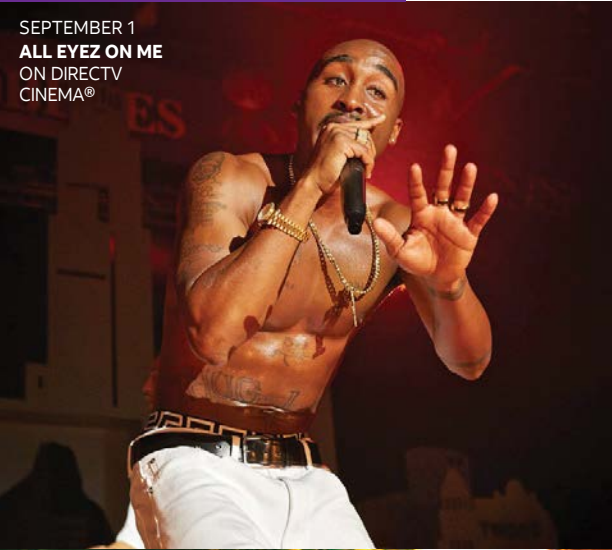

SEPTEMBER 1
ALL EYEZ ON ME
ON DIRECTV
CINEMA®

SEPTEMBER 4
LABOR DAY

SEPTEMBER 5
MEGAN LEAVEY
ON DIRECTV
CINEMA®

SEPTEMBER 5
ROUGH NIGHT
ON DIRECTV
CINEMA®

Your HD DVR must be connected to the Internet to enjoy On Demand. Not connected? It's easy!